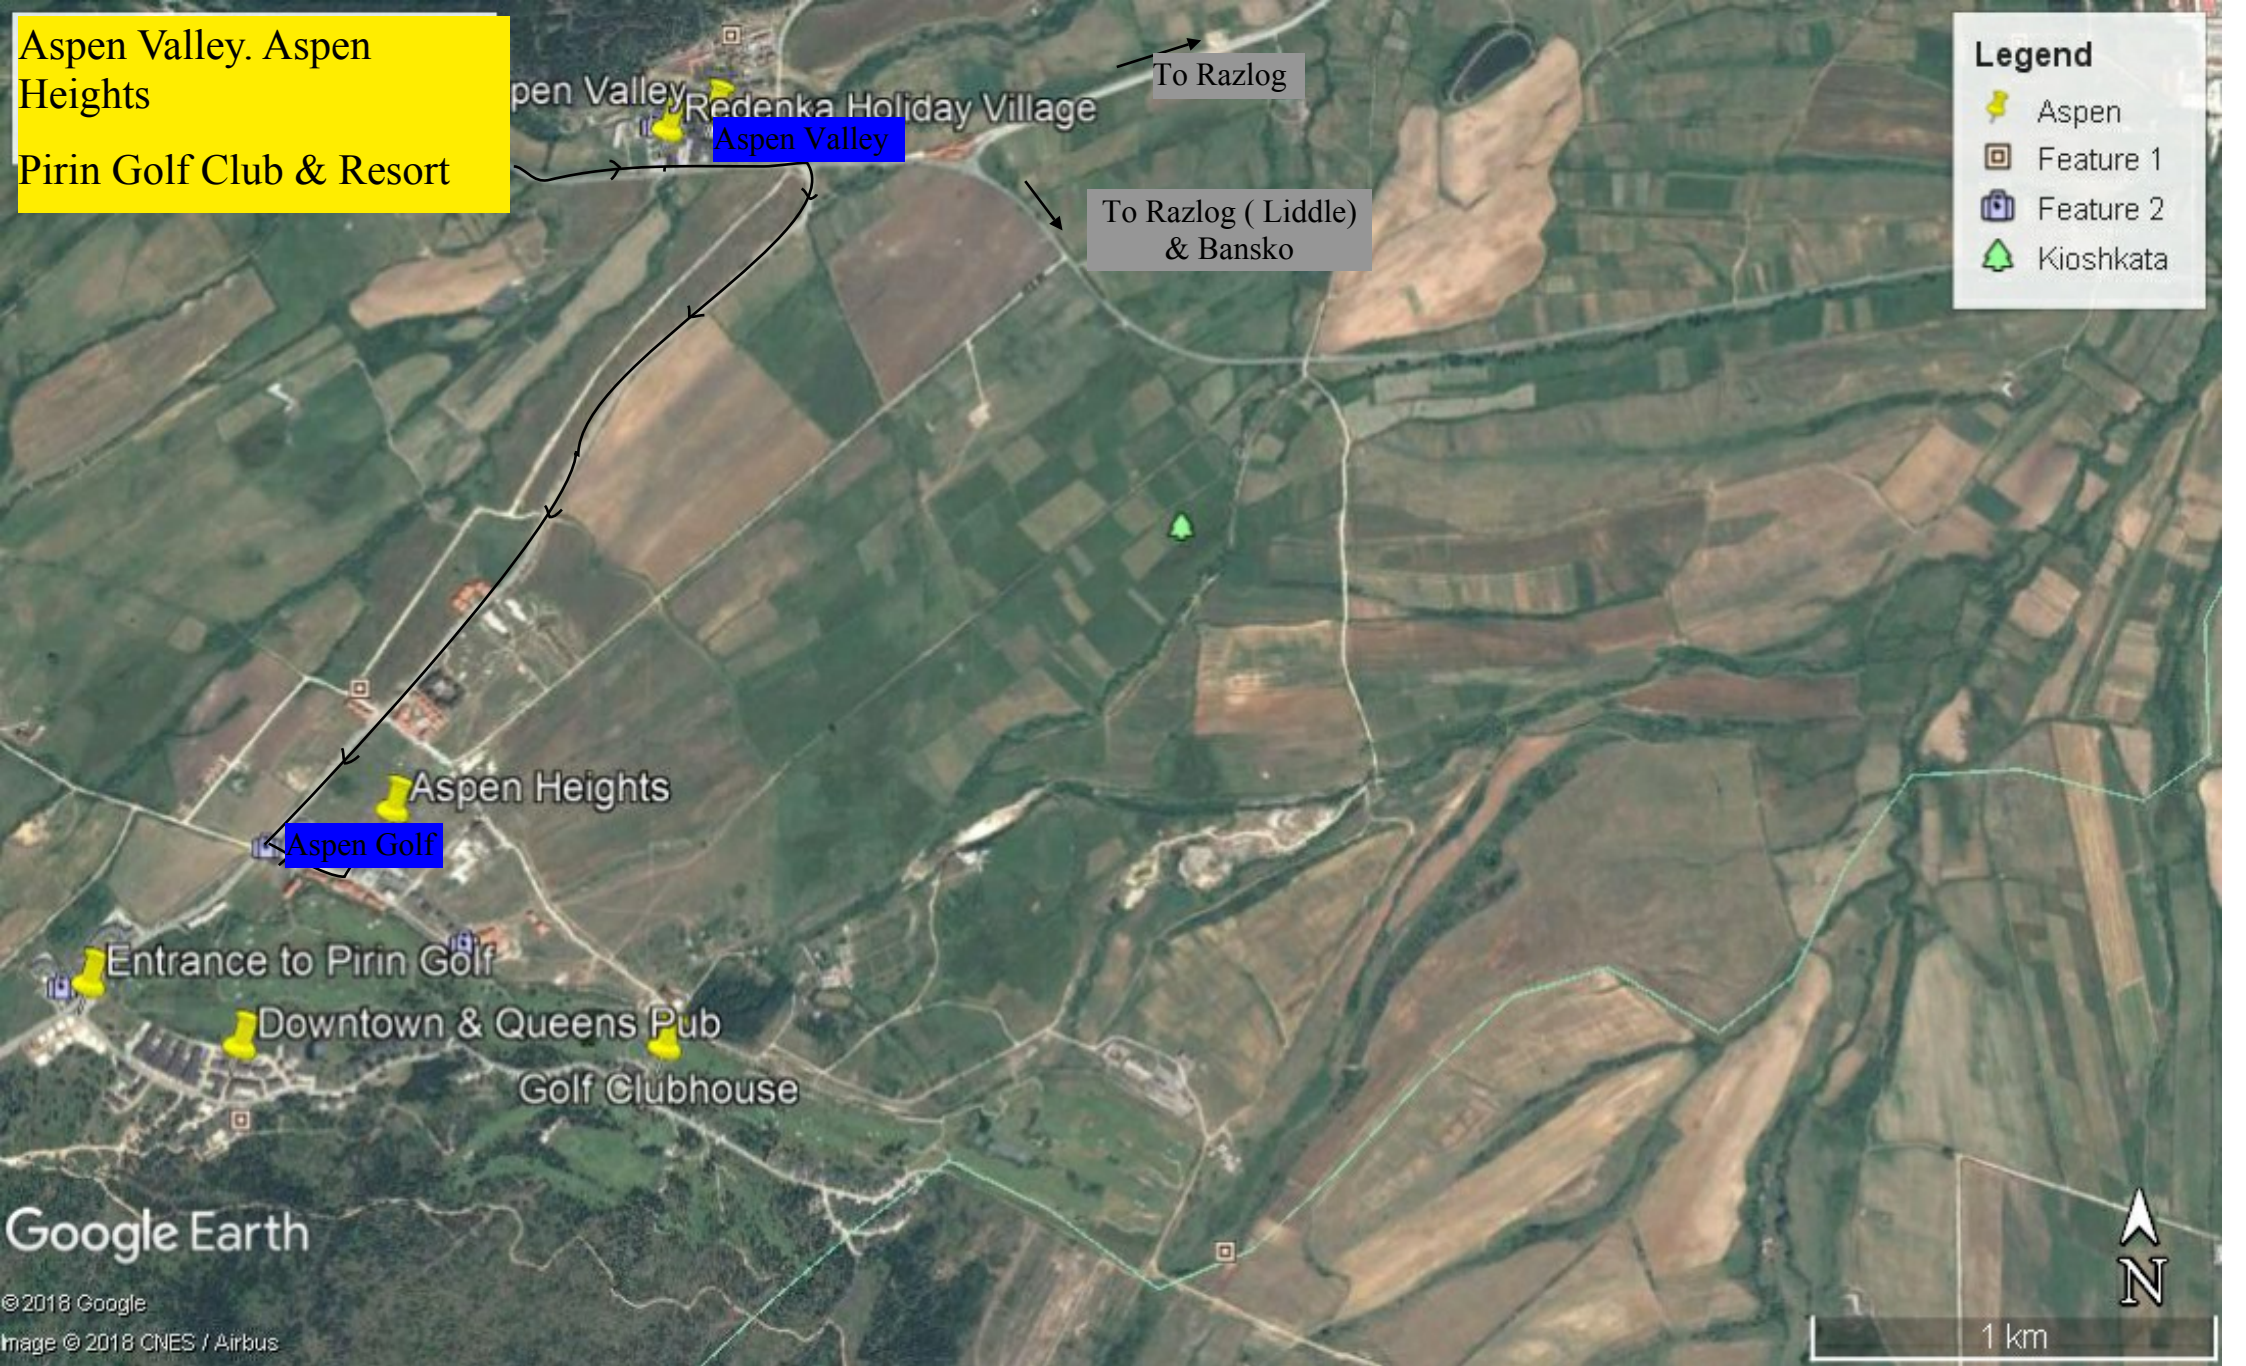

Aspen Valley. Aspen Heights
Pirin Golf Club & Resort

Aspen Valley Redenka Holiday Village
Aspen Valley

To Razlog

To Razlog (Liddle)
& Bansko

Legend

- Aspen
- Feature 1
- Feature 2
- Kioshkata

Aspen Heights

Aspen Golf

Entrance to Pirin Golf

Downtown & Queens Pub

Golf Clubhouse

Google Earth

© 2018 Google
Image © 2018 CNES / Airbus

1 km